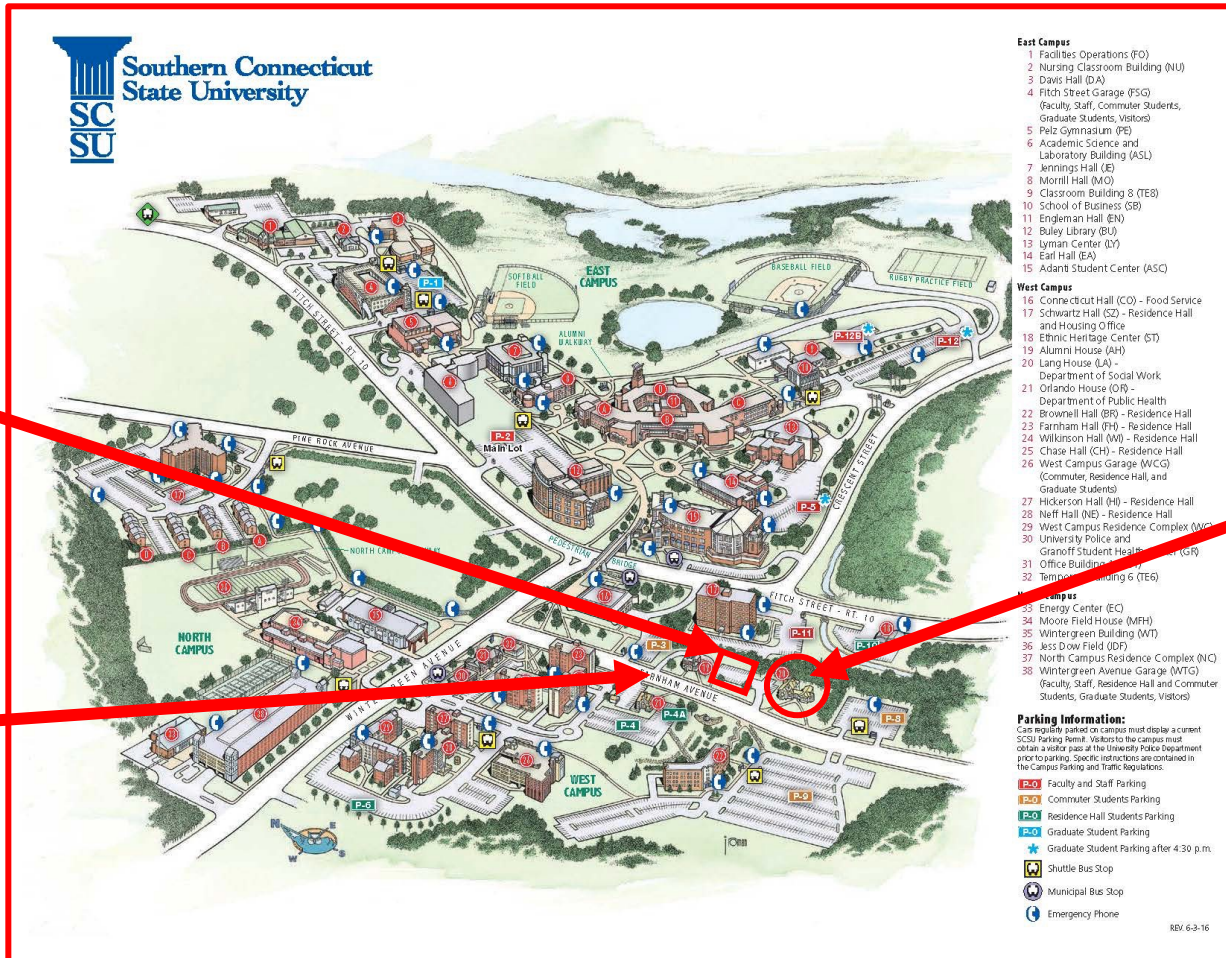

SHAWN

Department of Social Work – Lang House
101 Farnham Ave, New Haven, CT, 06515
Call if lost! (203) 508-5356

Free Parking in
surface lot next
to Lang House

Enter
parking
lot here.

SHAWN Offices
Lang House
101 Farnham Ave